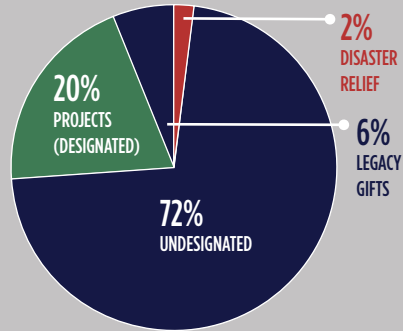

100% of every gift to CWR goes to ministry. 90% of every gift goes directly to ministry programs.

\$1.5M
SENT TO CWR PROJECTS

CHURCH PARTNERS

219

NEW DONORS

311

100 PROJECTS
26 COUNTRIES
5 CONTINENTS

PERCENTAGE OF GIVING TO SPECIFIC AREAS