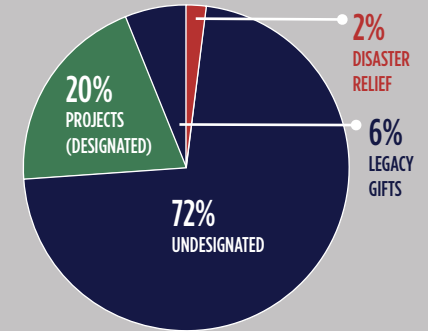

\$1.5M
SENT TO CWR PROJECTS

CHURCH PARTNERS

219

NEW DONORS

311

100 PROJECTS
26 COUNTRIES
5 CONTINENTS

PERCENTAGE OF GIVING TO SPECIFIC AREAS

*Undesignated giving allows for the greatest flexibility to respond to disasters and community development.

WATER PROJECTS IN
12
COUNTRIES

DISASTER RESPONSE IN
11
COUNTRIES

10
REFUGEE CARE PROGRAMS

23
WOMEN'S EMPOWERMENT PROGRAMS

LEARN MORE & GIVE AT COVCHURCH.ORG/CWR

LEARN MORE & GIVE AT COVCHURCH.ORG/CWR

 COVENANT WORLD RELIEF
Partners in Transformation