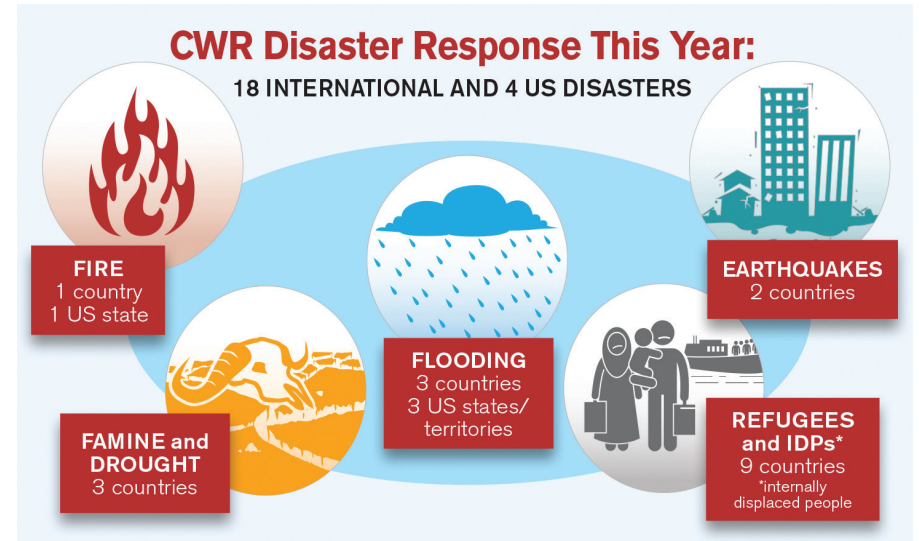

In the United States, CWR is collaborating with Love Mercy Do Justice as they take the lead in responding to destructive hurricanes (Harvey, Irma, and Maria) as well as to fires in California. We are deeply grateful to Covenant churches and individuals who generously donate through the CWR emergency response fund, as well as those who designated their gifts to specific disaster responses this year.

experiencing the worst cholera outbreak in modern history with about one million people affected, and CWR is partnering with World Relief to address this crisis. CWR partners are responding to the Rohingya refugees from Myanmar as well as refugees from Syria, South Sudan, and the Central African Republic. And CWR is partnering with the Covenant Church of Mexico as they respond to two major earthquakes in September.

In the United States, CWR is collaborating with Love Mercy Do Justice as they take the lead in responding to destructive hurricanes (Harvey, Irma, and Maria) as well as to fires in California. We are deeply grateful to Covenant churches and individuals who generously donate through the CWR emergency response fund, as well as those who designated their gifts to specific disaster responses this year.

Learn more & give at
CovChurch.org/cwr

A ministry of the Evangelical Covenant Church
8303 West Higgins Rd., Chicago, IL 60631
CovChurch.org/cwr • (773) 784-3000

**COVENANT
WORLD RELIEF**
Partners in Transformation

Find us on Facebook @covworldrelief

Learn more & give at
CovChurch.org/cwr

A ministry of the Evangelical Covenant Church
8303 West Higgins Rd., Chicago, IL 60631
CovChurch.org/cwr • (773) 784-3000

**COVENANT
WORLD RELIEF**
Partners in Transformation

Find us on Facebook @covworldrelief