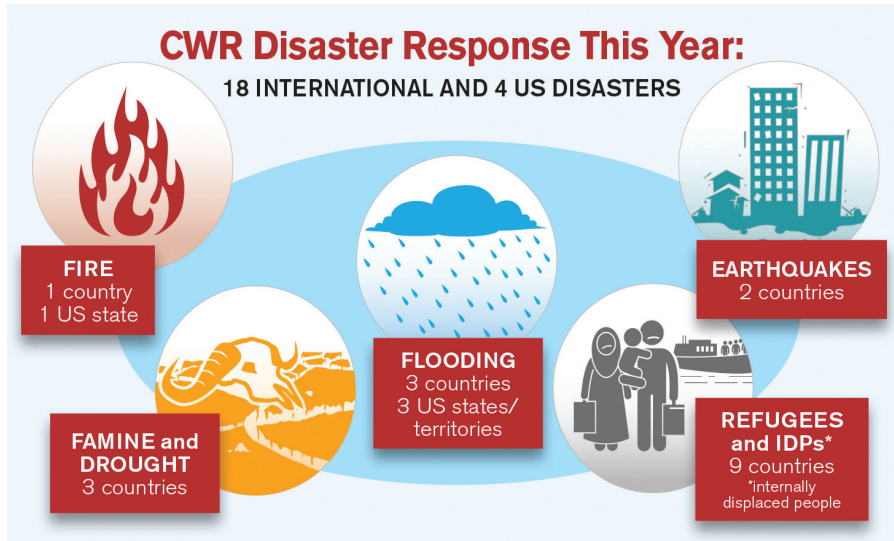

In the United States, CWR is collaborating with Love Mercy Do Justice as they take the lead in responding to destructive hurricanes (Harvey, Irma, and Maria) as well as to fires in California. We are deeply grateful to Covenant churches and individuals who generously donate through the CWR emergency response fund, as well as those who designated their gifts to specific disaster responses this year.

experiencing the worst cholera outbreak in modern history with about one million people affected, and CWR is partnering with World Relief to address this crisis. CWR partners are responding to the Rohingya refugees from Myanmar as well as refugees from Syria, South Sudan, and the Central African Republic. And CWR is partnering with the Covenant Church of Mexico as they respond to two major earthquakes in September.

In the United States, CWR is collaborating with Love Mercy Do Justice as they take the lead in responding to destructive hurricanes (Harvey, Irma, and Maria) as well as to fires in California. We are deeply grateful to Covenant churches and individuals who generously donate through the CWR emergency response fund, as well as those who designated their gifts to specific disaster responses this year.

Learn more & give at
CovChurch.org/cwr

A ministry of the Evangelical Covenant Church
8303 West Higgins Rd., Chicago, IL 60631
CovChurch.org/cwr • (773) 784-3000

**COVENANT
WORLD RELIEF**
Partners in Transformation

Find us on Facebook @covworldrelief

Learn more & give at
CovChurch.org/cwr

A ministry of the Evangelical Covenant Church
8303 West Higgins Rd., Chicago, IL 60631
CovChurch.org/cwr • (773) 784-3000

**COVENANT
WORLD RELIEF**
Partners in Transformation

Find us on Facebook @covworldrelief